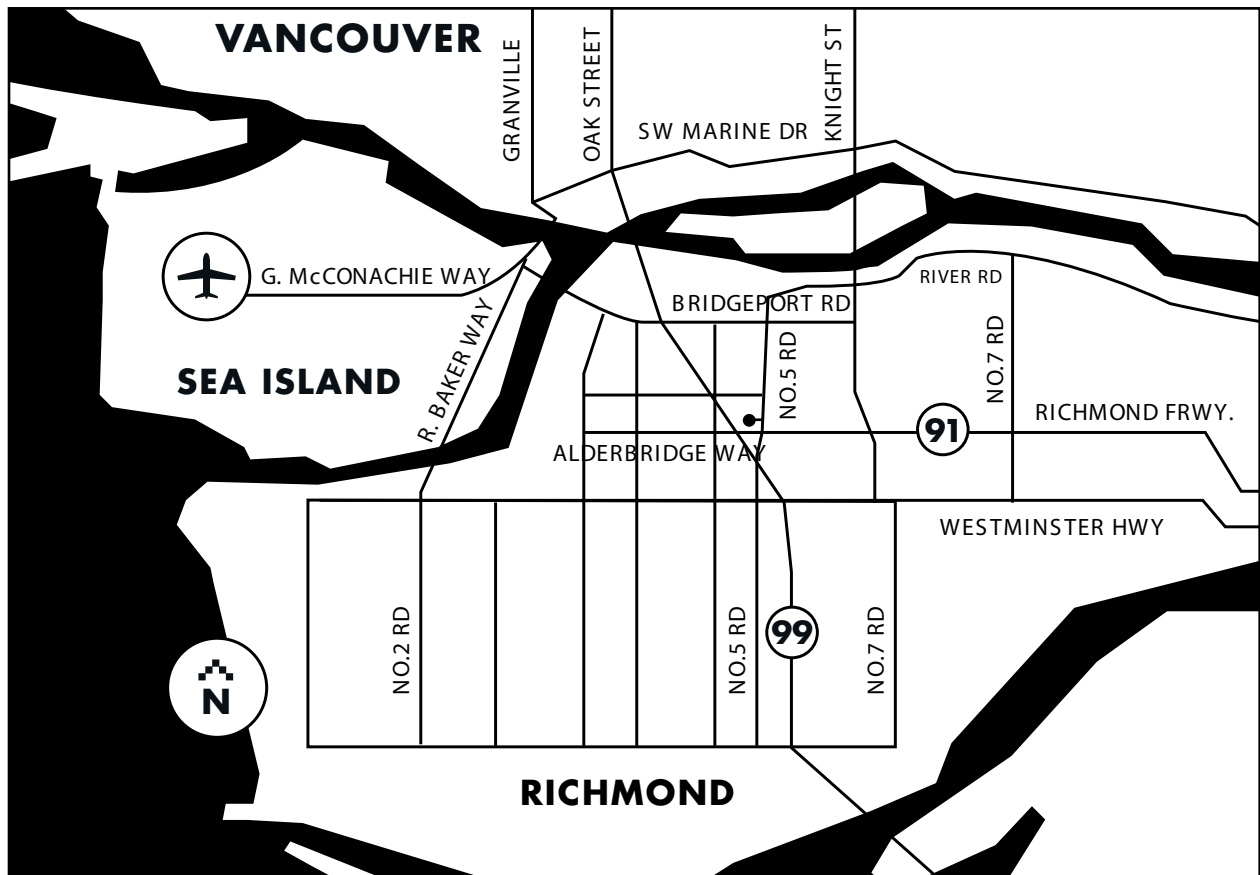

## DIRECTIONS

Getting to Sportstown is easy. We are located just before the overpass when heading south on No. 5 Road between Cambie and Westminster HWY on the right hand side.

LOOK FOR OUR BIG GREEN ROOF AND OUR BIG WHITE BUBBLE.